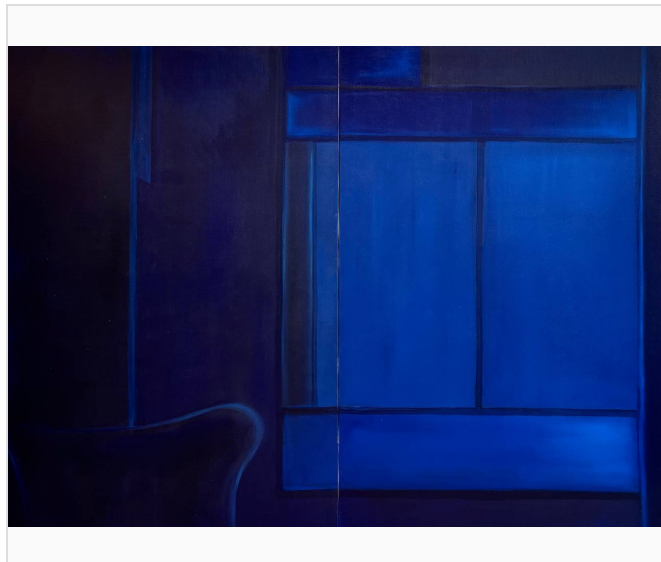

Julia Hashem

OBSERVING / INTERVENING

Price on Request

2024 • Includes Certificate of Authenticity

Kalim Bechara Art Gallery

Beirut, Lebanon

About the artwork

Diptych

Medium:	Painting
Materials:	Acrylic on Canvas
Size:	180 x 200 Centimeters (cm)
Frame:	Not Framed
Availability:	Available
Classification:	Unique
Signature:	Signed