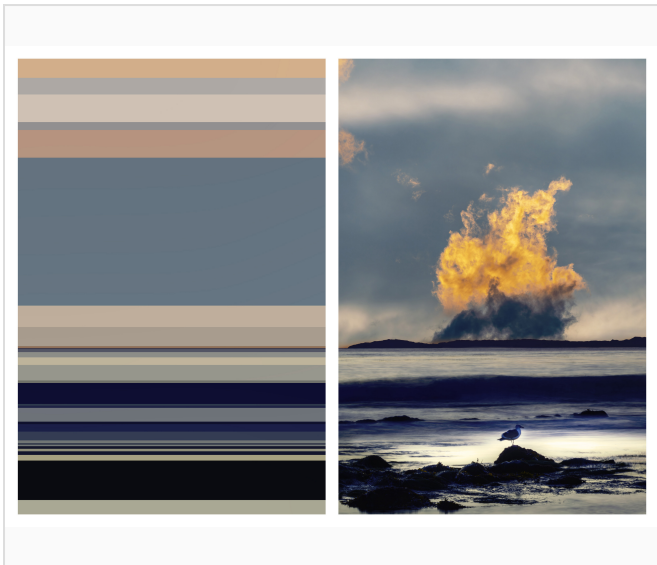

Serge Hamad

TEMPORAL PERCEPTION #350

$4,000.00

VAT and other taxes are not reflected in the listed pricing

2023 • Includes Certificate of Authenticity

Serge Hamad

📍 United States of America

About the artwork

This artwork is a two-panel C-print, face-mounted on 4mm acrylic glass, backed with aluminum. Ready to hang. Different sizes are available. (45" X 60" & 54" X 72")

Temporal Perception is a series of photographic diptychs that explore the fleeting nature of visual memory. Each work begins with a photograph, paired with a second panel composed of color fields sampled directly from it. At first glance, the diptychs appear as a single unified composition, where colors and geometric lines form a cohesive whole.

Medium:	Photography
Materials:	C-Print
Style:	Contemporary, Photography
Size:	36 x 48 Inches (in)
Frame:	Framed
Availability:	Available
Classification:	Limited Edition
Series:	Part of a Series
Signature:	Signed