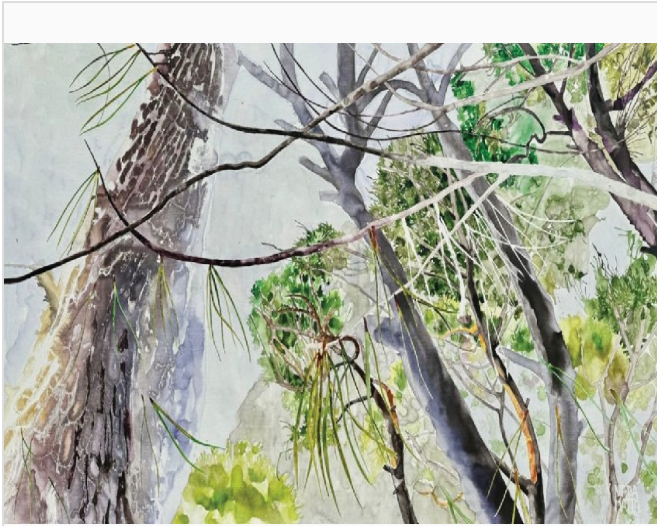

### Art Scene Gallery

📍 Beirut, Lebanon

Medium:	Painting
Materials:	Acrylic on Canvas
Size:	137 x 243 Centimeters (cm)
Frame:	Not Framed
Availability:	Available
Classification:	Unique
Signature:	Signed