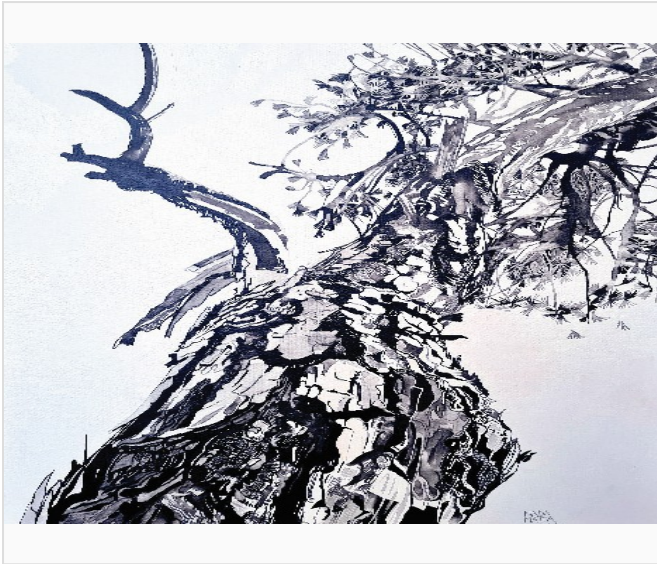

Nada Matta

THE MAGIC FOREST

\$3,000.00

VAT and other taxes are not reflected in the listed pricing

2023 • Includes Certificate of Authenticity

Art Scene Gallery

📍 Beirut, Lebanon

Medium:	Painting
Materials:	Acrylic on Canvas
Size:	96 x 75 Centimeters (cm)
Frame:	Not Framed
Availability:	Available
Classification:	Unique
Signature:	Signed