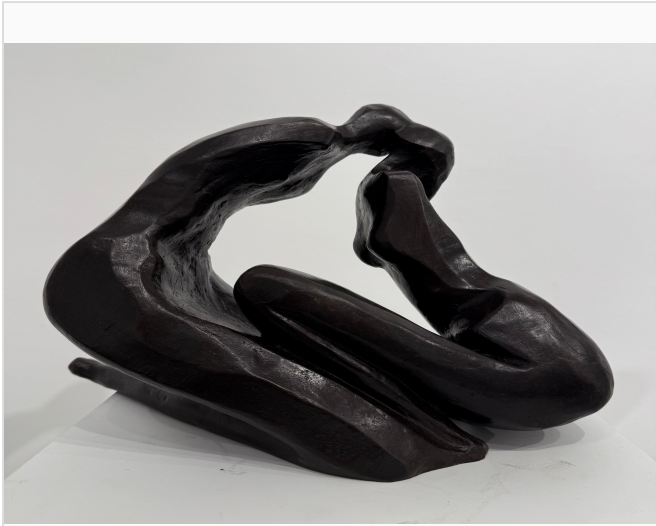

Mireille Honein

APPROCHE

\$8,000.00

VAT and other taxes are not reflected in the listed pricing

2000 • Includes Certificate of Authenticity

Galerie Cheriff Tabet

📍 Beirut, Lebanon

Medium:	Sculpture
Materials:	Bronze
Style:	Figurative
Size:	285 x 37 x 185.00 cm
Frame:	Not Framed
Availability:	Available
Classification:	Original Edition
Series:	Part of a Series
Signature:	Signed