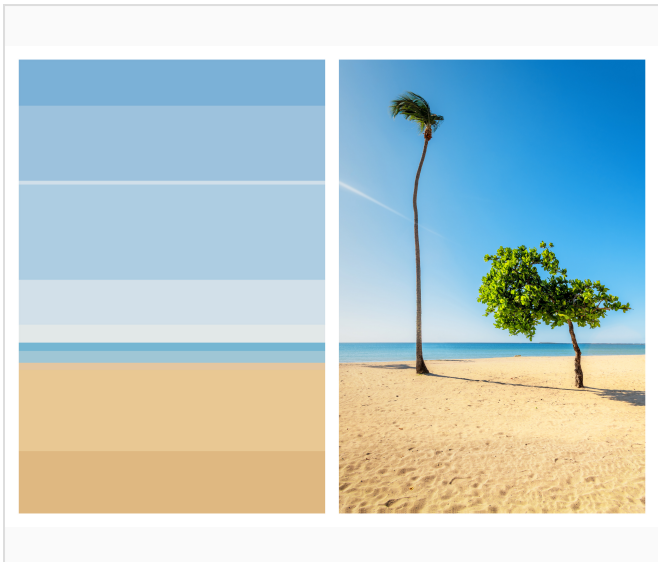

Serge Hamad

TEMPORAL PERCEPTION #411

$4,000.00

VAT and other taxes are not reflected in the listed pricing

2026 • Includes Certificate of Authenticity

Serge Hamad

📍 United States of America

About the artwork

This artwork is a two-panel C-print, face-mounted on 4mm acrylic glass, backed with aluminum. Ready to hang. Different sizes are available. (45" X 60" & 54" X 72")

Temporal Perception is a series of photographic diptychs that explore the fleeting nature of visual memory. Each work begins with a photograph, paired with a second panel composed of color fields sampled directly from it. At first glance, the diptychs appear as a single unified composition, where colors and geometric lines form a cohesive whole.

Medium:	Photography
Materials:	C-Print
Style:	Contemporary, Photography
Size:	36 x 48 Inches (in)
Frame:	Framed
Availability:	Available
Classification:	Limited Edition
Series:	Part of a Series
Signature:	Signed