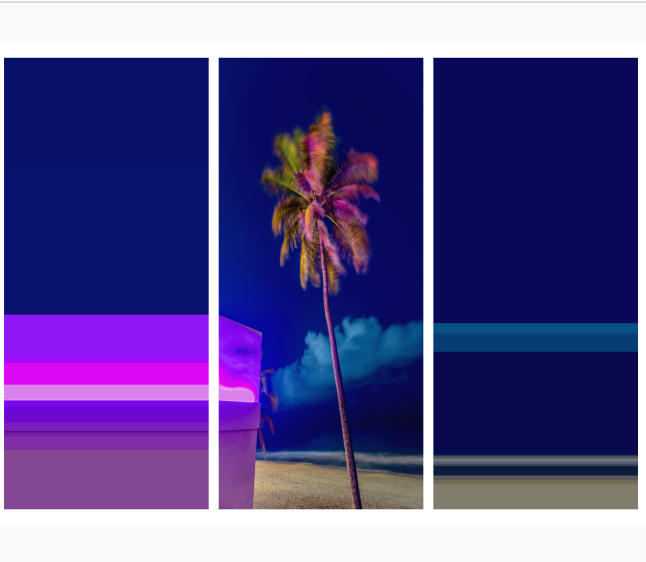

Serge Hamad**TEMPORAL PERCEPTION #409A****\$6,000.00**

VAT and other taxes are not reflected in the listed pricing

2026 • Includes Certificate of Authenticity

Serge Hamad

📍 United States of America

**About the artwork**

This artwork is a three-panel C-print, face-mounted on 4mm acrylic glass, backed with aluminum. Ready to hang. Different sizes are available. (45" X 90" & 54" X 108")

Temporal Perception is a series of photographic triptychs that explore the fleeting nature of visual memory. Each work begins with a photograph, paired with a second panel composed of color fields sampled directly from it. At first glance, the diptychs appear as a single unified composition, where colors and geometric lines form a cohesive whole.