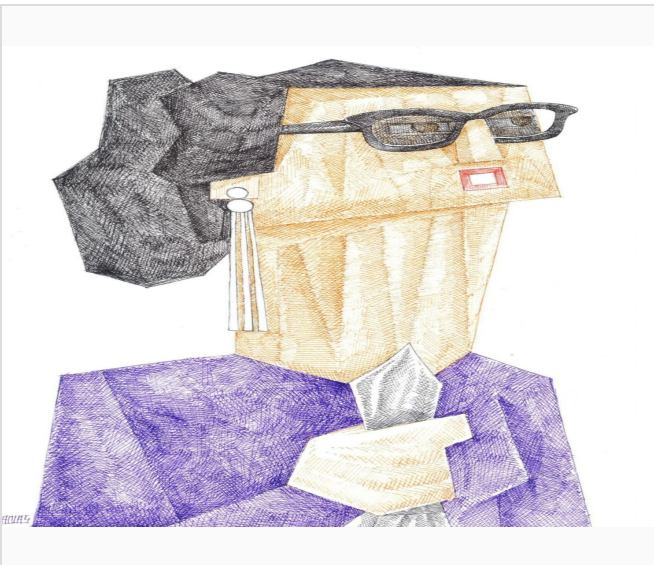

Anas El Lakkis

## UMM KULTHUM SERIES

Price on Request

2026 • Includes Certificate of Authenticity

**Kalim Bechara Art Gallery**

Beirut, Lebanon

Medium:	Drawing / Works on Paper
Materials:	Ink on Paper
Size:	41 × 29 Centimeters (cm)
Frame:	Framed
Availability:	Available
Classification:	Unique
Series:	Part of a Series
Signature:	Signed