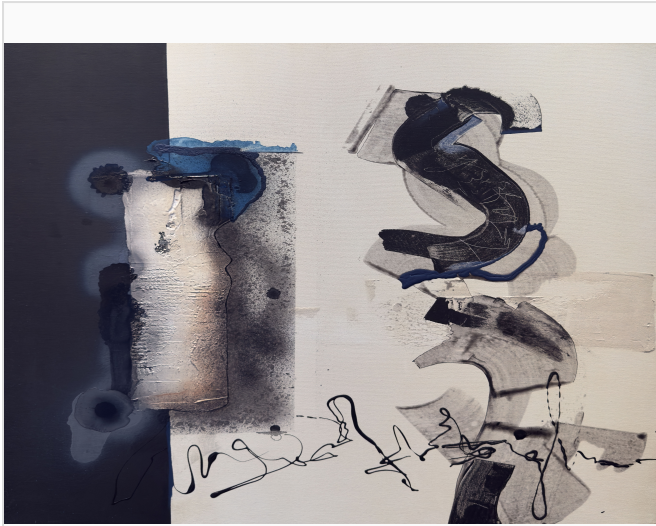

Sundus El Khalidy

FROM RUINS TO RADIANCE

\$2,800.00

VAT and other taxes are not reflected in the listed pricing

2025 • Includes Certificate of Authenticity

Galerie Cheriff Tabet

Beirut, Lebanon

Medium:	Painting
Materials:	Acrylic on Canvas
Style:	Abstract
Size:	80 x 80 cm
Frame:	Not Framed
Availability:	Available
Classification:	Unique
Signature:	Signed