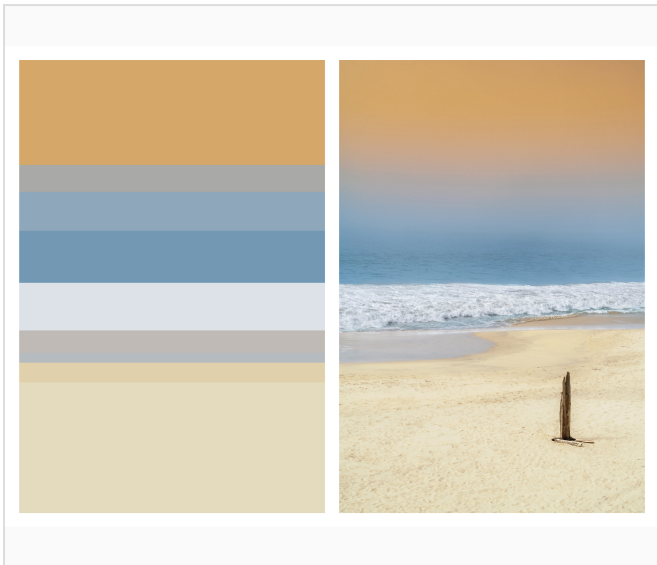

Serge Hamad**SENTINEL #2****\$4,000.00**

VAT and other taxes are not reflected in the listed pricing

2018 • Includes Certificate of Authenticity

Serge Hamad

📍 United States of America

**About the artwork**

This artwork is a two-panel C-print, face-mounted on 4mm acrylic glass, backed with aluminum. Ready to hang. Different sizes are available. (45" X 60" & 54" X 72")

Temporal Perception is a series of photographic diptychs that explore the fleeting nature of visual memory. Each work begins with a photograph, paired with a second panel composed of color fields sampled directly from it. At first glance, the diptychs appear as a single unified composition, where colors and geometric lines form a cohesive whole.