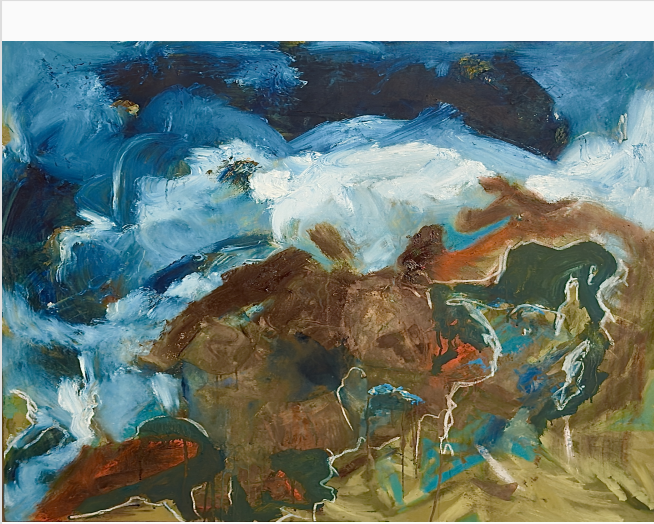

Caleen Ladki

CROSSING INTO LIGHT

Price on Request

2025 • Includes Certificate of Authenticity

Kalim Bechara Art Gallery

📍 Beirut, Lebanon

Medium:	Painting
Materials:	Mixed Media on Canvas
Size:	110 x 100 Centimeters (cm)
Frame:	Not Framed
Availability:	Available
Classification:	Unique
Signature:	Signed