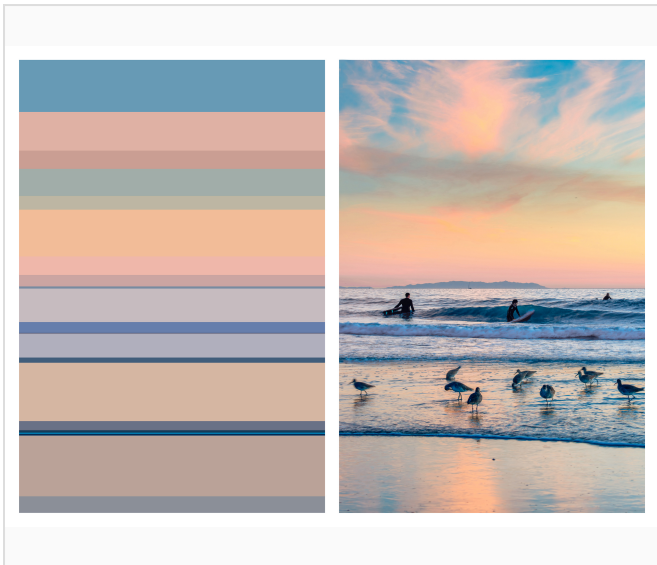

Serge Hamad

TEMPORAL PERCEPTION #327

$4,000.00

VAT and other taxes are not reflected in the listed pricing

2019 • Includes Certificate of Authenticity

Serge Hamad

📍 United States of America

About the artwork

This artwork is a two-panel C-print, face-mounted on 4mm acrylic glass, backed with aluminum. Ready to hang. Different sizes are available. (45" X 60" & 54" X 72")

Temporal Perception is a series of photographic diptychs that explore the fleeting nature of visual memory. Each work begins with a photograph, paired with a second panel composed of color fields sampled directly from it. At first glance, the diptychs appear as a single unified composition, where colors and geometric lines form a cohesive whole.

Medium:	Photography
Materials:	C-Print
Style:	Photography, Contemporary
Size:	36 x 48 Inches (in)
Frame:	Framed
Availability:	Available
Classification:	Limited Edition
Series:	Part of a Series
Signature:	Signed