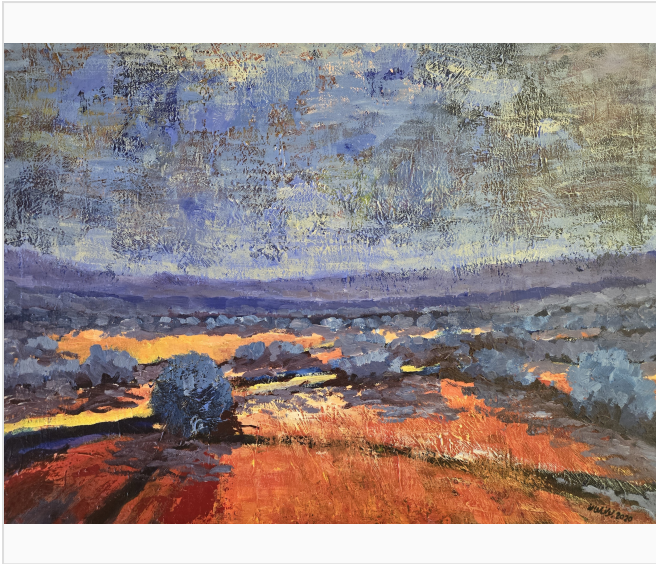

Yousef M Saadeh

JERUSALEM HILLS SERIES

\$2,200.00

VAT and other taxes are not reflected in the listed pricing

2020

Bab idDeir

📍 Bethlehem, Palestine

About the artwork

Yousef saadeh\nJerusalem Hills Series 2020

Medium:	Painting
Materials:	Acrylic on Canvas
Size:	80 x 120 cm
Frame:	Not Framed
Availability:	Available
Classification:	Original Edition
Series:	Part of a Series
Signature:	Signed