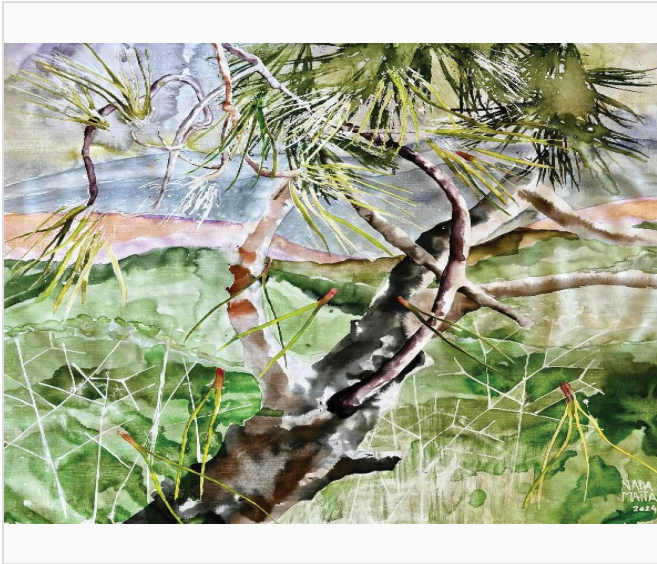

Nada Matta

### Art Scene Gallery

📍 Beirut, Lebanon

Medium:	Painting
Materials:	Acrylic on Canvas
Size:	145 x 140 Centimeters (cm)
Frame:	Not Framed
Availability:	Available
Classification:	Unique
Signature:	Signed