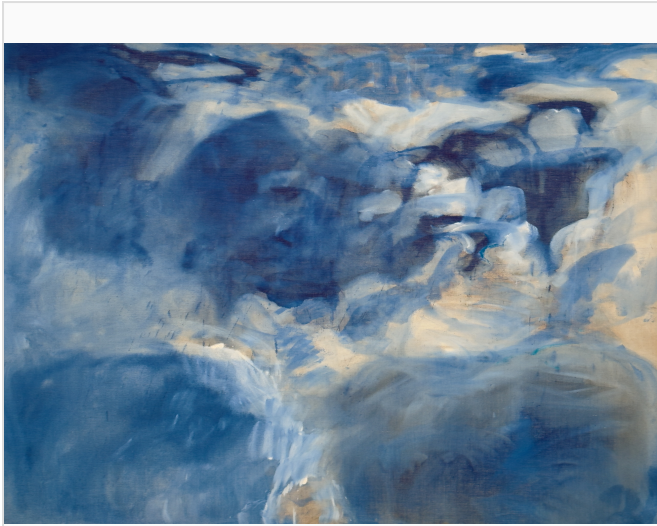

Caleen Ladki

VEIL OF THE BLUE REALM

Price on Request

2025 • Includes Certificate of Authenticity

Kalim Bechara Art Gallery

📍 Beirut, Lebanon

Medium:	Painting
Materials:	Oil on Canvas
Size:	200 x 150 Centimeters (cm)
Frame:	Not Framed
Availability:	Available
Classification:	Unique
Signature:	Signed