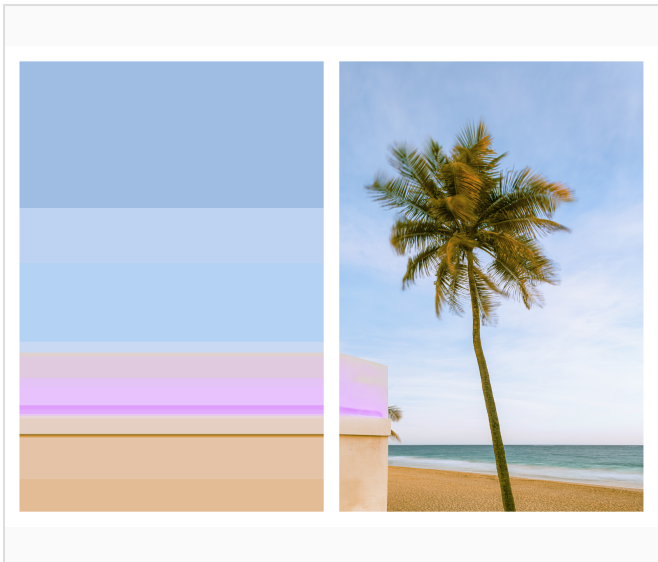

Serge Hamad

TEMPORAL PERCEPTION #407

$4,000.00

VAT and other taxes are not reflected in the listed pricing

2026 • Includes Certificate of Authenticity

Serge Hamad

📍 United States of America

About the artwork

This artwork is a two-panel C-print, face-mounted on 4mm acrylic glass, backed with aluminum. Ready to hang. Different sizes are available. (45" X 60" & 54" X 72")

Temporal Perception is a series of photographic diptychs that explore the fleeting nature of visual memory. Each work begins with a photograph, paired with a second panel composed of color fields sampled directly from it. At first glance, the diptychs appear as a single unified composition, where colors and geometric lines form a cohesive whole.

Medium:	Photography
Materials:	C-Print
Style:	Contemporary, Photography
Size:	36 x 48 Inches (in)
Frame:	Framed
Availability:	Available
Classification:	Limited Edition
Series:	Part of a Series
Signature:	Signed