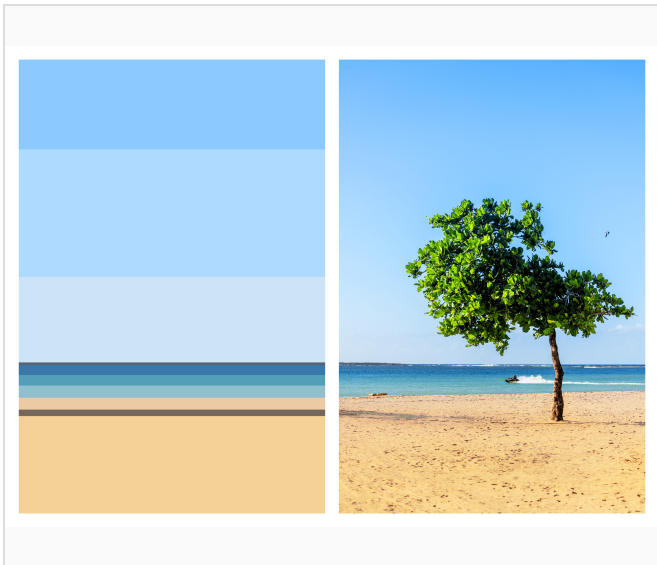

Serge Hamad

TEMPORAL PERCEPTION #408

$4,000.00

VAT and other taxes are not reflected in the listed pricing

2026 • Includes Certificate of Authenticity

Serge Hamad

📍 United States of America

About the artwork

This artwork is a two-panel C-print, face-mounted on 4mm acrylic glass, backed with aluminum. Ready to hang. Different sizes are available. (45" X 60" & 54" X 72")

Temporal Perception is a series of photographic diptychs that explore the fleeting nature of visual memory. Each work begins with a photograph, paired with a second panel composed of color fields sampled directly from it. At first glance, the diptychs appear as a single unified composition, where colors and geometric lines form a cohesive whole.

Medium:	Photography
Materials:	C-Print
Style:	Photography, Contemporary
Size:	36 x 48 Inches (in)
Frame:	Framed
Availability:	Available
Classification:	Limited Edition
Series:	Part of a Series
Signature:	Signed