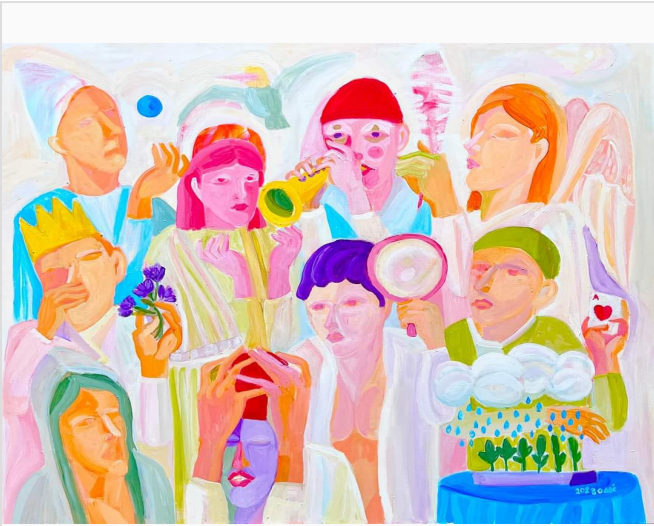

Ghylan Safadi

EVERY TABLE HAS A STORY

\$7,000.00

VAT and other taxes are not reflected in the listed pricing

2023 • Includes Certificate of Authenticity

Maya Art Space

📍 Beirut, Lebanon

Medium:	Painting
Materials:	Acrylic on Canvas
Size:	120 x 140 cm
Frame:	Not Framed
Availability:	Available
Classification:	Unique
Signature:	Signed