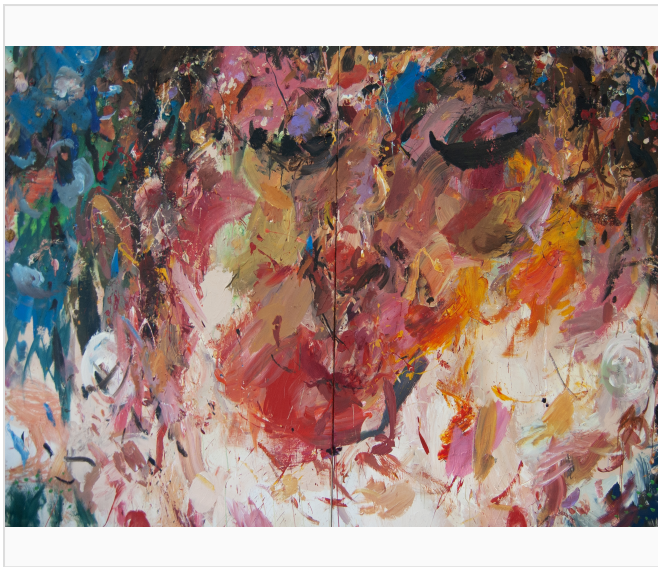

Tamim Sibai

THE GIRL WHO STOLE THE PEARL

Price on Request

2025 • Includes Certificate of Authenticity

Kalim Bechara Art Gallery

Beirut, Lebanon

About the artwork

Diptych

Medium:	Painting
Materials:	Oil on Canvas
Size:	160 × 260 Centimeters (cm)
Frame:	Not Framed
Availability:	Available
Classification:	Unique
Signature:	Signed