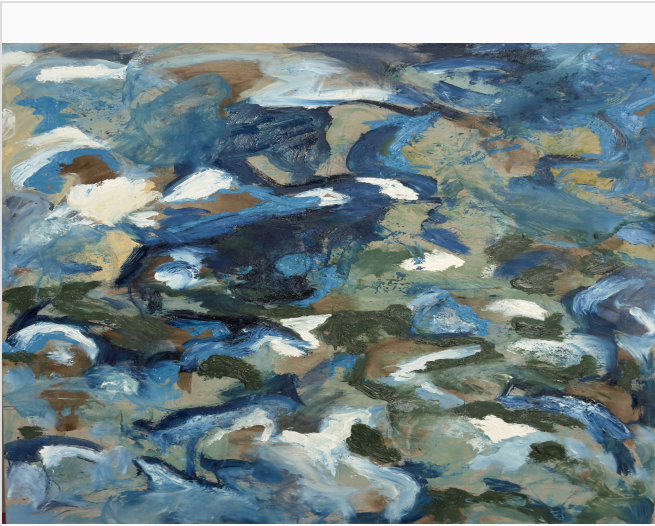

Caleen Ladki

WHERE RIVERS WANDER

Price on Request

2025 • Includes Certificate of Authenticity

Kalim Bechara Art Gallery

📍 Beirut, Lebanon

Medium:	Painting
Materials:	Mixed Media on Canvas
Size:	150 x 100 Centimeters (cm)
Frame:	Not Framed
Availability:	Available
Classification:	Unique
Signature:	Signed