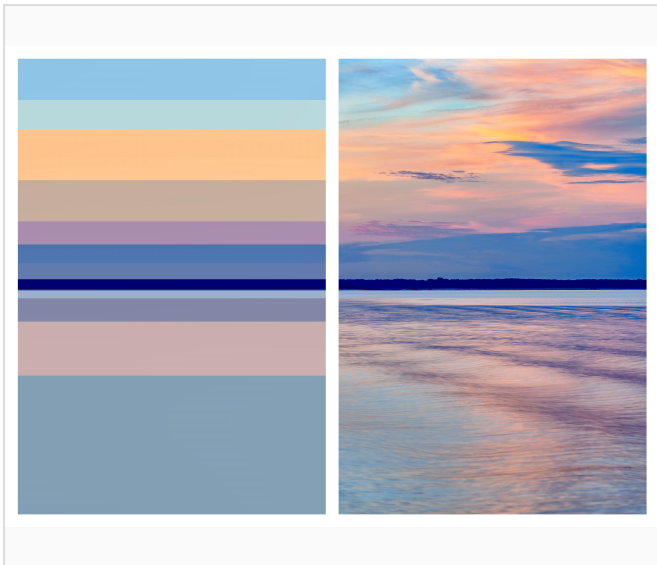

**About the artwork**

This artwork is a two-panel C-print, face-mounted on 4mm acrylic glass, backed with aluminum. Ready to hang. Different sizes are available. (45" X 60" & 54" X 72")

Temporal Perception is a series of photographic diptychs that explore the fleeting nature of visual memory. Each work begins with a photograph, paired with a second panel composed of color fields sampled directly from it. At first glance, the diptychs appear as a single unified composition, where colors and geometric lines form a cohesive whole.