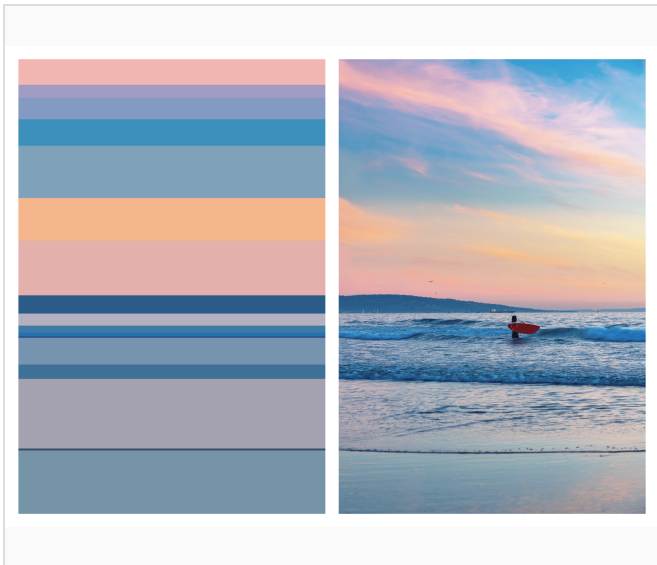

Serge Hamad

THE MERMAID

$4,000.00

VAT and other taxes are not reflected in the listed pricing

2018 • Includes Certificate of Authenticity

Serge Hamad

📍 United States of America

About the artwork

This artwork is a two-panel C-print, face-mounted on 4mm acrylic glass, backed with aluminum. Ready to hang. Different sizes are available. (45" X 60" & 54" X 72")

Temporal Perception is a series of photographic diptychs that explore the fleeting nature of visual memory. Each work begins with a photograph, paired with a second panel composed of color fields sampled directly from it. At first glance, the diptychs appear as a single unified composition, where colors and geometric lines form a cohesive whole.

Medium:	Photography
Materials:	C-Print
Style:	Contemporary, Photography
Size:	36 x 48 Inches (in)
Frame:	Framed
Availability:	Available
Classification:	Limited Edition
Series:	Part of a Series
Signature:	Signed