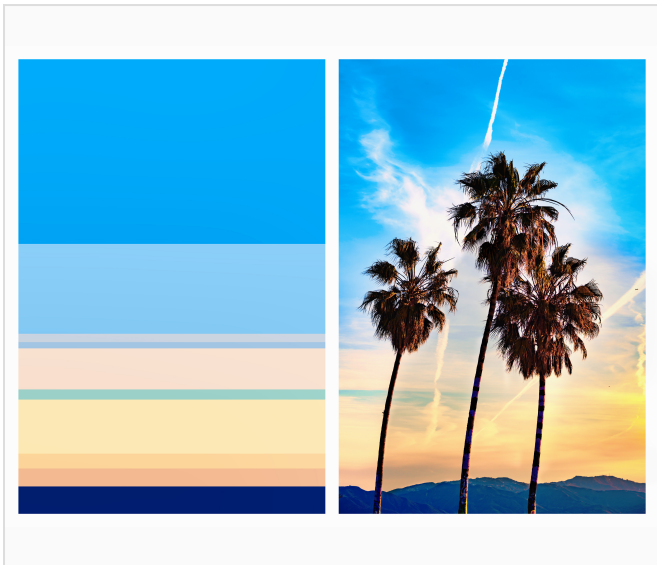

Serge Hamad**TEMPORAL PERCEPTION #306****\$4,000.00**

VAT and other taxes are not reflected in the listed pricing

2020 • Includes Certificate of Authenticity

Serge Hamad

📍 United States of America

**About the artwork**

This artwork is a two-panel C-print, face-mounted on 4mm acrylic glass, backed with aluminum. Ready to hang. Different sizes are available. (45" X 60" & 54" X 72")

Temporal Perception is a series of photographic diptychs that explore the fleeting nature of visual memory. Each work begins with a photograph, paired with a second panel composed of color fields sampled directly from it. At first glance, the diptychs appear as a single unified composition, where colors and geometric lines form a cohesive whole.