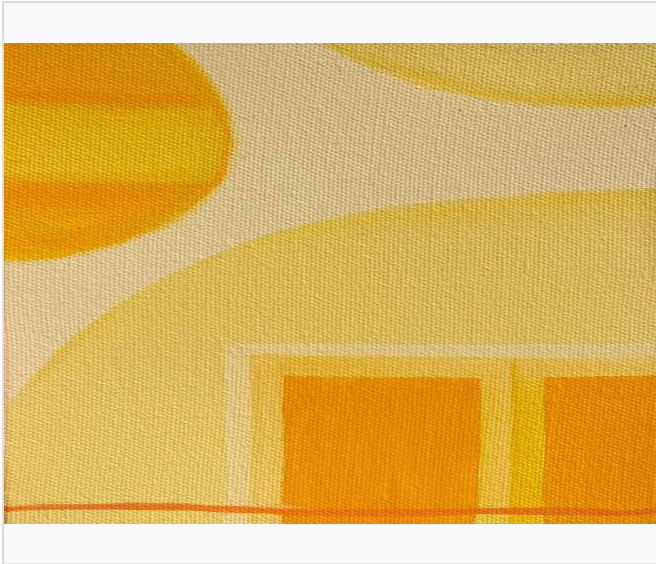

Julia Hashem

WATCHING YOU

Price on Request

2024 • Includes Certificate of Authenticity

Kalim Bechara Art Gallery

Beirut, Lebanon

Medium:	Painting
Materials:	Acrylic on Canvas
Size:	20 × 15 Centimeters (cm)
Frame:	Not Framed
Availability:	Available
Classification:	Unique
Signature:	Signed