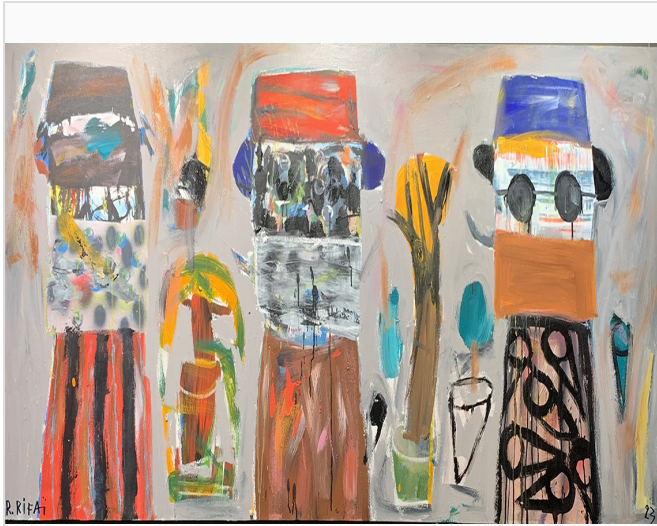

Raouf Abdallah Rifai

## DARWICH GARDEN

Price on Request

2023 • Includes Certificate of Authenticity

Nadine Fayad Art Gallery

Beirut, Lebanon

Medium:	Painting
Materials:	Acrylic on Canvas
Style:	Contemporary
Size:	100 x 200 cm
Frame:	Not Framed
Availability:	Available
Classification:	Original Edition
Signature:	Signed