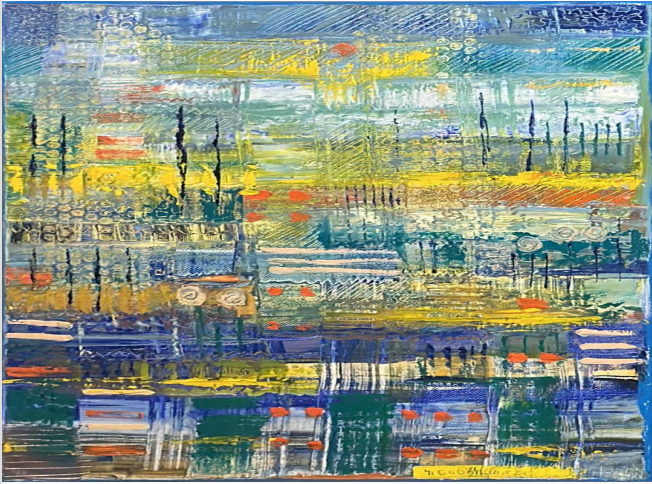

Mireille Goguikian

EMOTIONS FUGITIVES

Price on Request

2025 • Includes Certificate of Authenticity

Kalim Bechara Art Gallery

Beirut, Lebanon

Medium:	Painting
Materials:	Oil on Canvas
Size:	80 × 60 Centimeters (cm)
Frame:	Not Framed
Availability:	Available
Classification:	Unique
Signature:	Signed