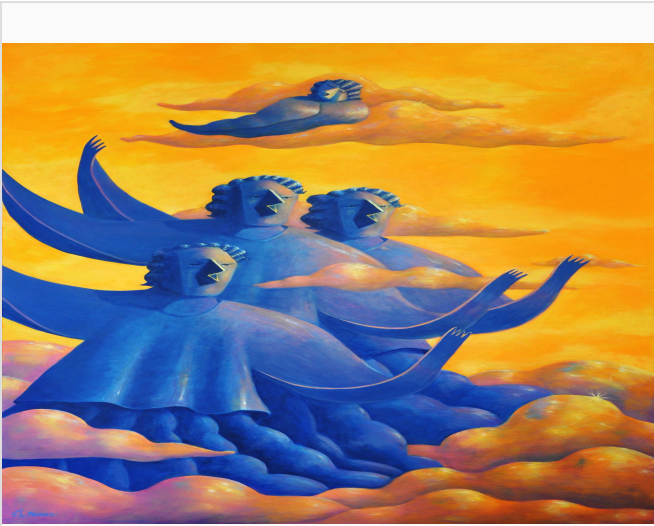

Shiva Noroozi

SWEET HEAVEN

\$3,500.00

VAT and other taxes are not reflected in the listed pricing

2024 • Includes Certificate of Authenticity

Maya Art Space

📍 Beirut, Lebanon

Medium:	Painting
Materials:	Acrylic on Canvas
Size:	120 x 80 cm
Frame:	Not Framed
Availability:	Available
Classification:	Unique
Signature:	Signed