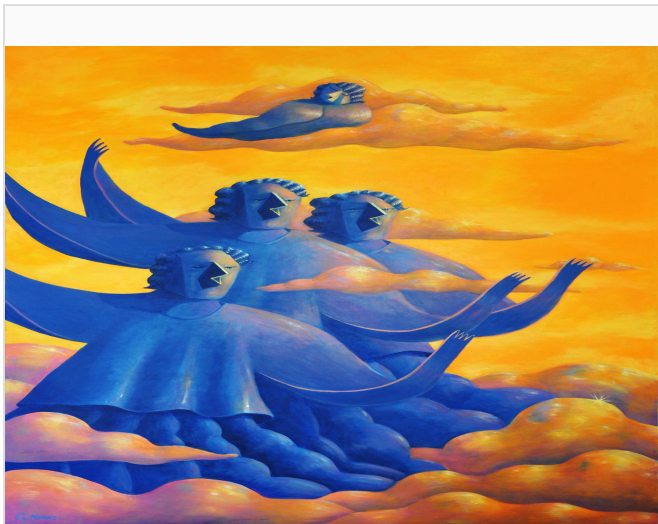

Shiva Noroozi

## SWEET HEAVEN

**\$3,500.00**

VAT and other taxes are not reflected in the listed pricing

2024 • Includes Certificate of Authenticity

**Maya Art Space**

📍 Beirut, Lebanon

Medium:	Painting
Materials:	Acrylic on Canvas
Size:	120 x 80 cm
Frame:	Not Framed
Availability:	Available
Classification:	Unique
Signature:	Signed