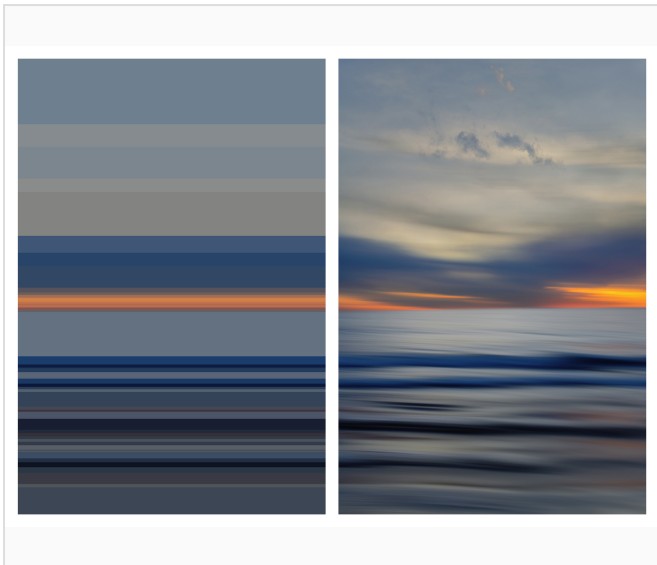

**About the artwork**

This artwork is a two-panel C-print, face-mounted on 4mm acrylic glass, backed with aluminum. Ready to hang. Different sizes are available. (45" X 60" & 54" X 72")

Temporal Perception is a series of photographic diptychs that explore the fleeting nature of visual memory. Each work begins with a photograph, paired with a second panel composed of color fields sampled directly from it. At first glance, the diptychs appear as a single unified composition, where colors and geometric lines form a cohesive whole.