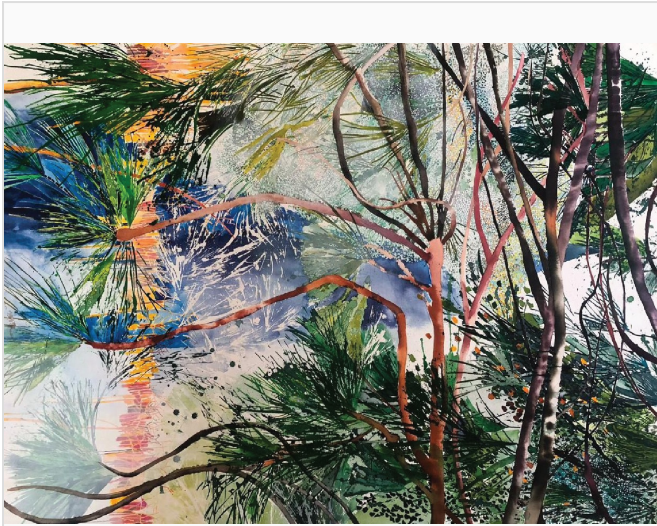

Nada Matta

### Art Scene Gallery

📍 Beirut, Lebanon

Medium:	Painting
Materials:	Acrylic on Canvas
Size:	100 x 150 Centimeters (cm)
Frame:	Not Framed
Availability:	Available
Classification:	Unique
Signature:	Signed