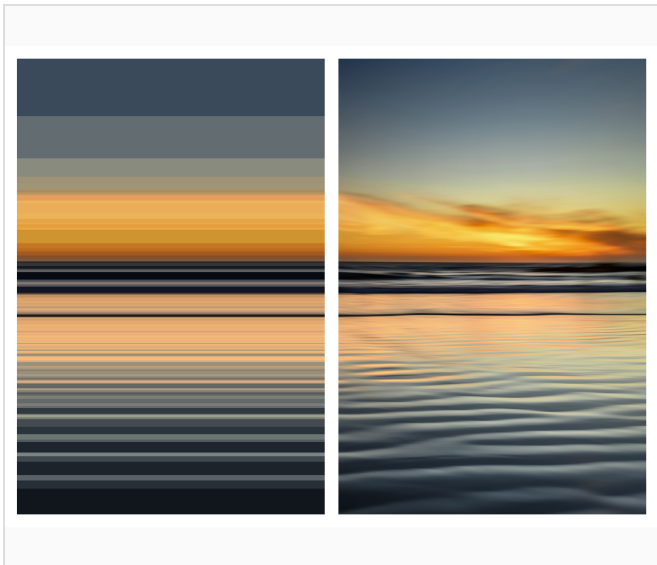

Serge Hamad**TEMPORAL PERCEPTION #406****\$4,000.00**

VAT and other taxes are not reflected in the listed pricing

2023 • Includes Certificate of Authenticity

**Serge Hamad**

📍 United States of America

About the artwork

This artwork is a two-panel C-print, face-mounted on 4mm acrylic glass, backed with aluminum. Ready to hang. Different sizes are available. (45" X 60" & 54" X 72")

Temporal Perception is a series of photographic diptychs that explore the fleeting nature of visual memory. Each work begins with a photograph, paired with a second panel composed of color fields sampled directly from it. At first glance, the diptychs appear as a single unified composition, where colors and geometric lines form a cohesive whole.

Medium:	Photography
Materials:	C-Print
Style:	Contemporary, Photography
Size:	36 x 48 Inches (in)
Frame:	Framed
Availability:	Available
Classification:	Limited Edition
Series:	Part of a Series
Signature:	Signed