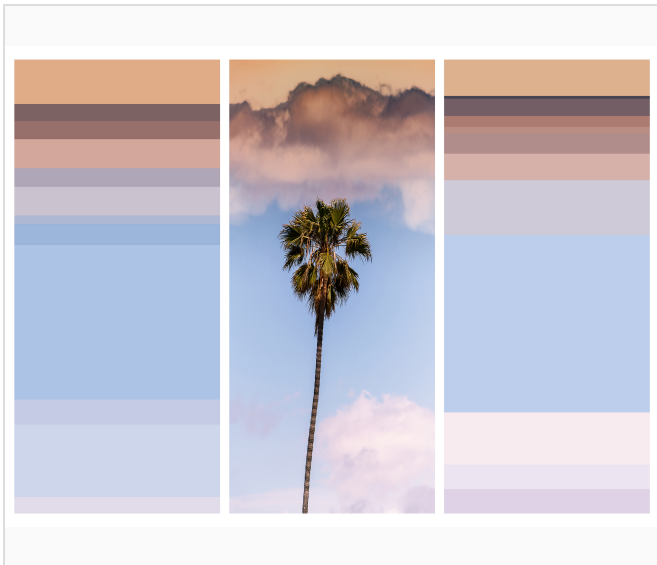

Serge Hamad

TEMPORAL PERCEPTION #312A

$6,000.00

VAT and other taxes are not reflected in the listed pricing

2019 • Includes Certificate of Authenticity

Serge Hamad

📍 United States of America

About the artwork

This artwork is a three-panel C-print, face-mounted on 4mm acrylic glass, backed with aluminum. Ready to hang. Different sizes are available. (45" X 90" & 54" X 108")

Temporal Perception is a series of photographic triptychs that explore the fleeting nature of visual memory. Each work begins with a photograph, paired with a second panel composed of color fields sampled directly from it. At first glance, the diptychs appear as a single unified composition, where colors and geometric lines form a cohesive whole.

Medium:	Photography
Materials:	C-Print
Style:	Contemporary, Photography
Size:	36 x 72 x 1.00 cm
Frame:	Framed
Availability:	Available
Classification:	Limited Edition
Series:	Part of a Series
Signature:	Signed