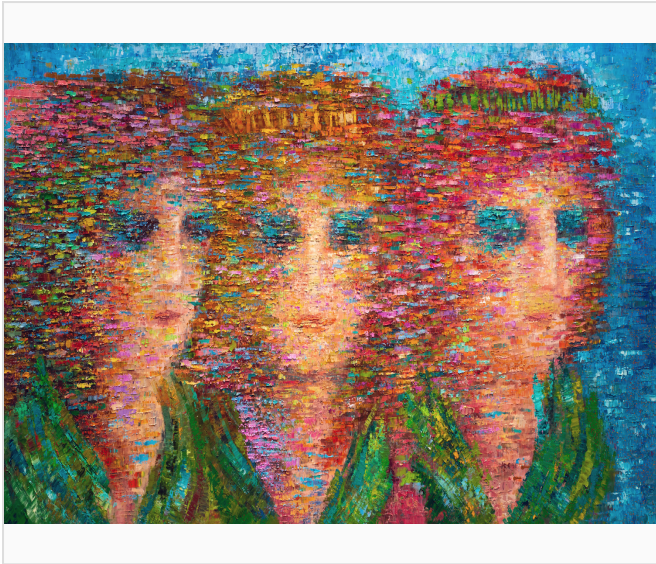

Roshanak Aminelahi

WHISPERS OF THE BLOOMING DAWN

Price on Request

2024 • Includes Certificate of Authenticity

Ayyam Gallery

📍 Dubai, United Arab Emirates

About the artwork

Aminelahi's expressionist paintings range from abstraction to figuration, and often use allegory and symbolism to address urgent themes, such as the subject of war or social conflict. Ancient mythology and poetry, particularly the Shahnameh, have been central to her recent works, which are executed with heavy layers of paint and thick brush marks that create textured, multidimensional imagery. Aminelahi's tactile surfaces recall the sculptural approach to painting that was pioneered by twentieth-century San Francisco Bay Area painters like Jay DeFeo.

Medium:	Painting
Materials:	Mixed Media on Canvas
Style:	Portrait
Size:	120 x 220 Centimeters (cm)
Frame:	Not Framed
Availability:	Available
Classification:	Unique
Signature:	Signed