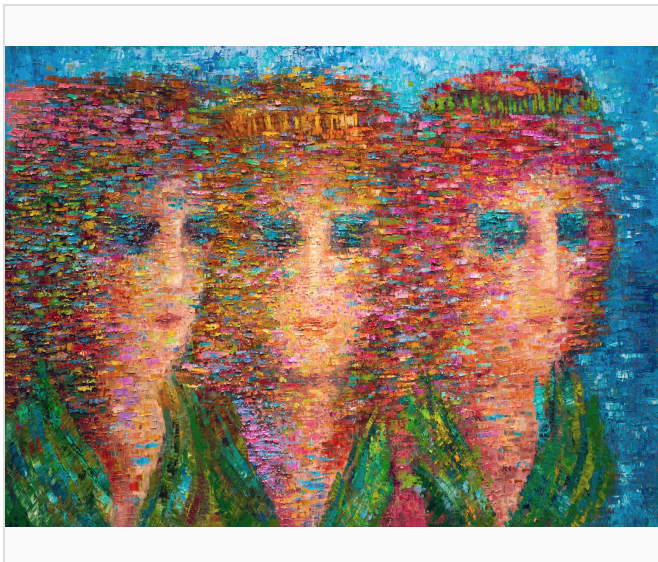

Roshanak Aminelahi

WHISPERS OF THE BLOOMING DAWN

Price on Request

2024 • Includes Certificate of Authenticity

Ayyam Gallery

📍 Dubai, United Arab Emirates

About the artwork

Aminelahi's expressionist paintings range from abstraction to figuration, and often use allegory and symbolism to address urgent themes, such as the subject of war or social conflict. Ancient mythology and poetry, particularly the Shahnameh, have been central to her recent works, which are executed with heavy layers of paint and thick brush marks that create textured, multidimensional imagery. Aminelahi's tactile surfaces recall the sculptural approach to painting that was pioneered by twentieth-century San Francisco Bay Area painters like Jay DeFeo.

Medium:	Painting
Materials:	Mixed Media on Canvas
Style:	Portrait
Size:	120 x 220 Centimeters (cm)
Frame:	Not Framed
Availability:	Available
Classification:	Unique
Signature:	Signed